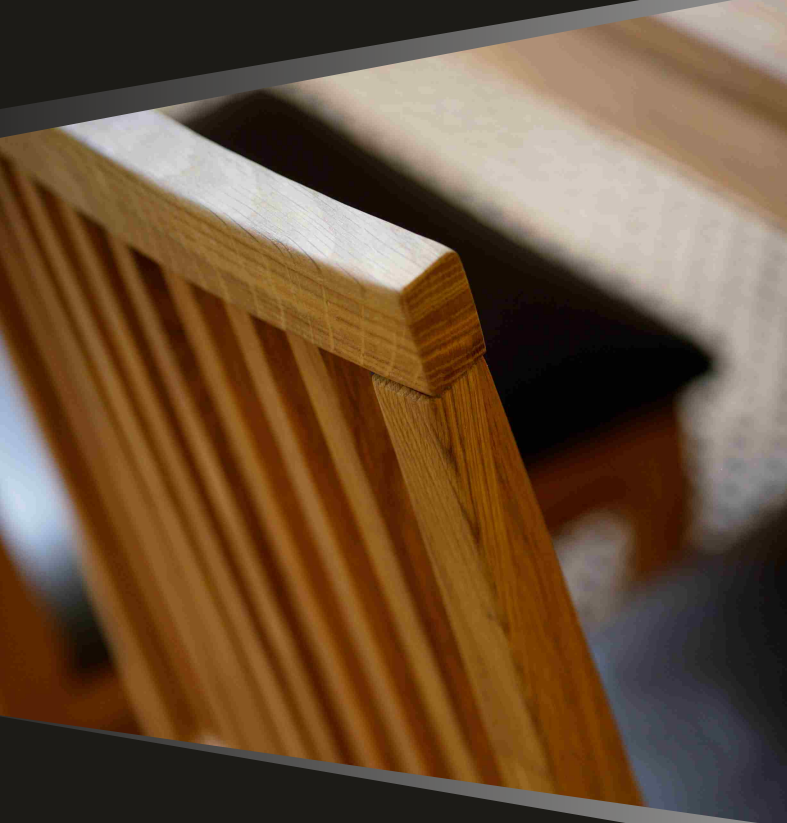

pohjanmaan[®]
Inspired by Pohjanmaa • Since 1964

ANTON

ANTON

CUSTOMIZING

1. Choose the wooden color
2. Choose the upholstery

UPHOLSTERY

Leather or fabric

EXTRAS

Wooden seat available
Two color combination available
(frame + seat)

FRAME COLOR OPTIONS

Solid birch

White
(painted)

Birch
(stained)

Beech
(stained)

Dark walnut
(stained)

Solid oak

Oak
(oiled or
varnished)

Teak, stained

Black
(stained)

Smoked
(stained)

Nordic
(stained)

CHAIR MEASURES