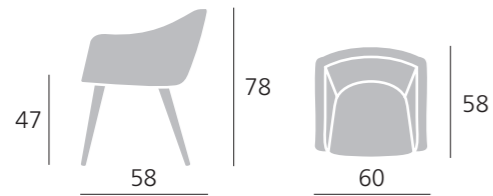

Cup

*More comfortable life
since the year 1993*

Cup

Dimensions

	Width	Depth	Height
Chair	60 cm	58 cm	78 cm

Construction:

Frame – metal construction
Seat – cold molded foam 55 kg
Back – cold molded foam 55 kg